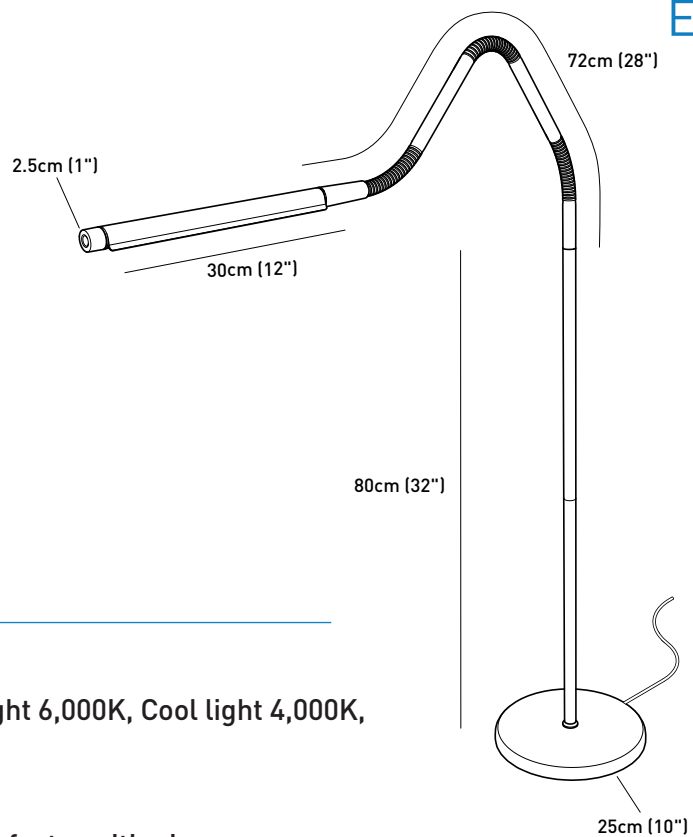

Electra™

E35231

FLOOR LAMP

FEATURES

- Beautiful black satin finish floor lamp
- Choice of 3 colour temperatures- Daylight 6,000K, Cool light 4,000K, or Warm light 2,700K
- Slim and unobtrusive design
- Flexible arm and rotating shade for perfect positioning
- Easily adjust the bright and wide spread of light using the tactile continuous dimmer switch
- Anti-glare shade ensures light is directed away from your eyes and focused where you want it
- 95+ CRI for exceptional clarity and accurate colours at any time of day or night

SPECIFICATIONS

Product information

Weight	4kg
Colour	Black
Cable length	2m

Light output

Light source	LED
Lumens	800lm
Lux at 30cm	2,500
Colour temperature	6,000K / 4,000K / 2,700K
CRI	95+
Energy consumption	13W

Packaging information

Height	44cm
Width	33cm
Depth	7cm
Packed weight	5kg
Products per master carton	2